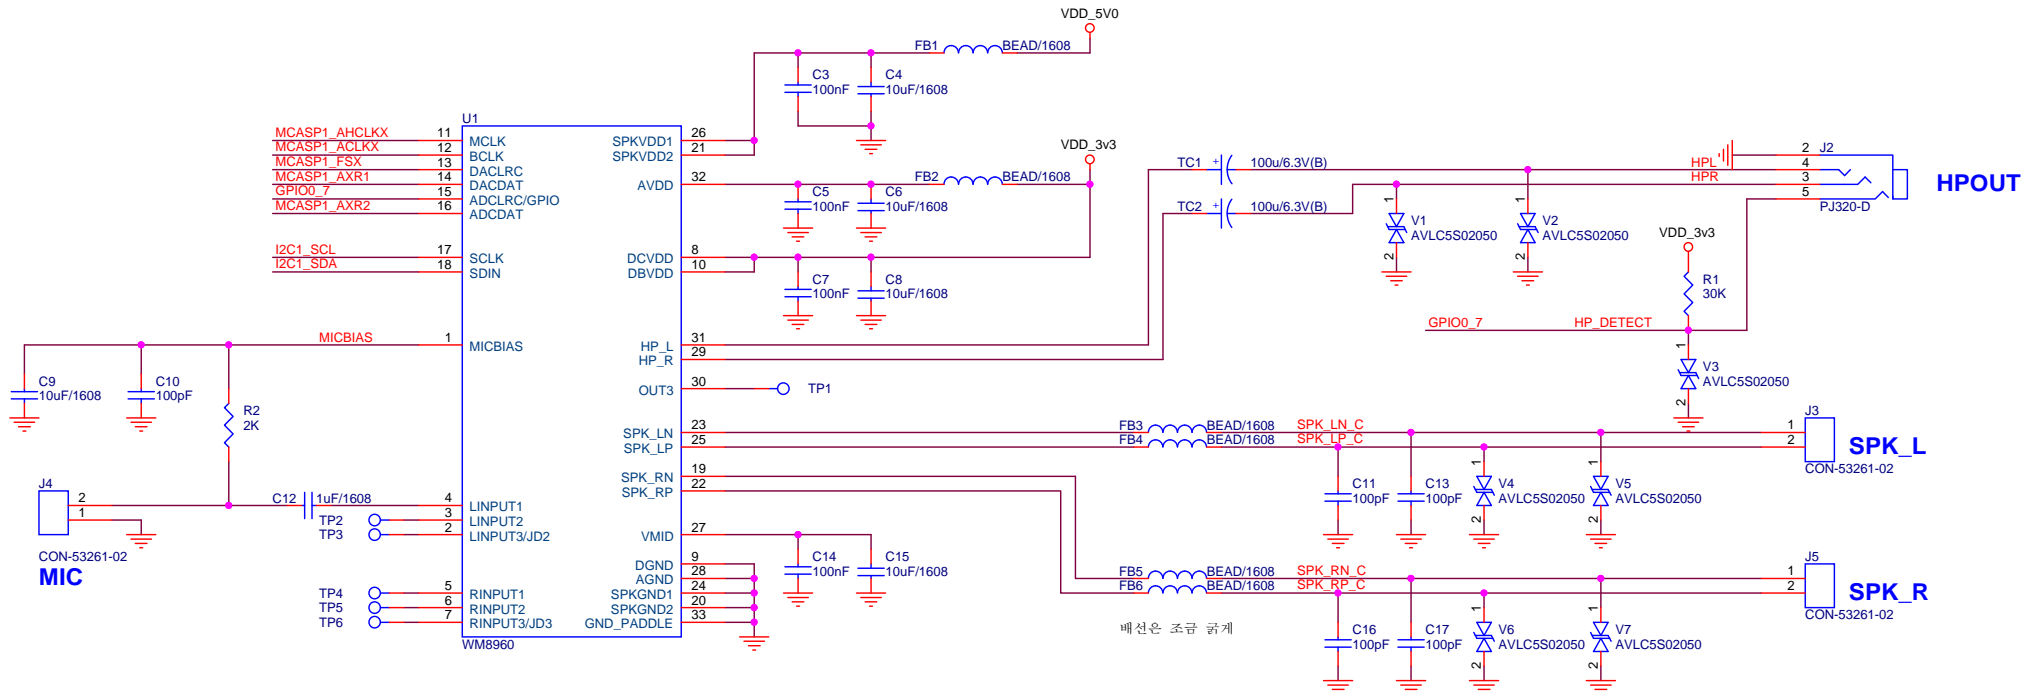

EXPANSION CONNECTOR

HOLE

AUDIO CODEC

Title			CX-AM335X-AUDIO
Size	Document Number	Rev	
Custom<Doc>		V1.0	
Date:	Tuesday, October 27, 2015	Sheet	1 of 1