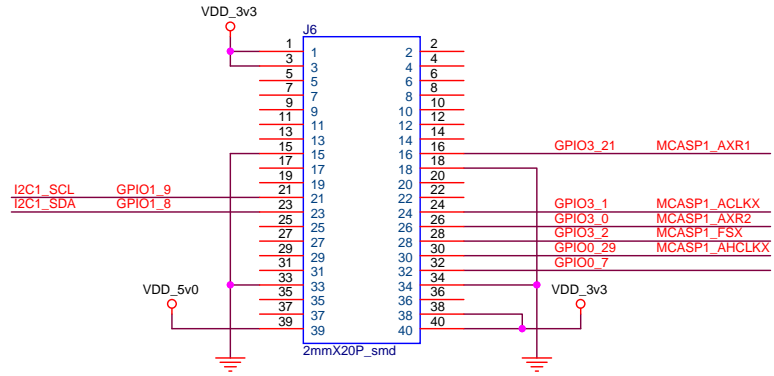

EXPANSION CONNECTOR

HOLE

AUDIO CODEC

Title			CX-AM335X-AUDIO
Size	Document Number	Rev	
Custom<Doc>		V1.0	
Date:	Tuesday, October 27, 2015	Sheet	1 of 1